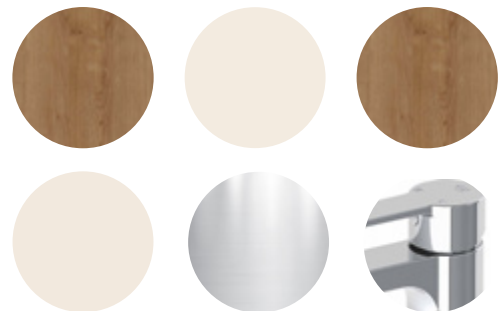

INTERIOR & EXTERIOR FINISHES

tepatahuna.co.nz

Interior Finishes

Colour Scheme

Element	Type	Colour
Walls and Ceilings (Feature)	Plasterboard	Resene Quarter Spanish White
Walls and Ceilings (Non-Feature)	Plasterboard	Resene Quarter Sandstone

Flooring

Bedrooms	Solution Dyed Nylon Carpet	Strata 408
Living Room and Bathrooms	Vinyl Sheet Flooring	Arcadia Light Yellow

Kitchen - Dark Colour Scheme

Benchtop	High Pressure Laminate	Cocoa Sand
Splashback	Safety Glass Splashback	Resene Quarter Sandstone
Overhead Cabinetry	Low Pressure Laminate	Planked Urban Oak Natural
Under Bench Cabinetry	Low Pressure Laminate	Burnished Wood Puregrain

INTERIOR & EXTERIOR FINISHES

tepatahuna.co.nz

Interior Finishes CONTINUED

Bathroom - Dark Colour Scheme

Vanity	Free Standing or Wall Hung	Charred Oak
Shelves	Low Pressure Laminate	Burnished Wood Puregrain
Tapware	Mixer	Chrome

Bathroom - Light Colour Scheme

Vanity	Free Standing or Wall Hung	French Oak
Shelves	Low Pressure Laminate	Moleskin Pearl
Tapware	Mixer	Chrome

Exterior Finishes

Element	Type	Colour
Cladding	Aluminium Cladding	Dulux Titania Matt
	Painted Metal Cladding	Dulux Flaxpod Matt
	Brick	Subiaco
Roof	Metal Roof and Associated Flashings	Dulux Titania Matt
		Dulux Flaxpod Matt
Balconies	Vertical Balustrade	Dulux Titania Matt
		Dulux Flaxpod Matt